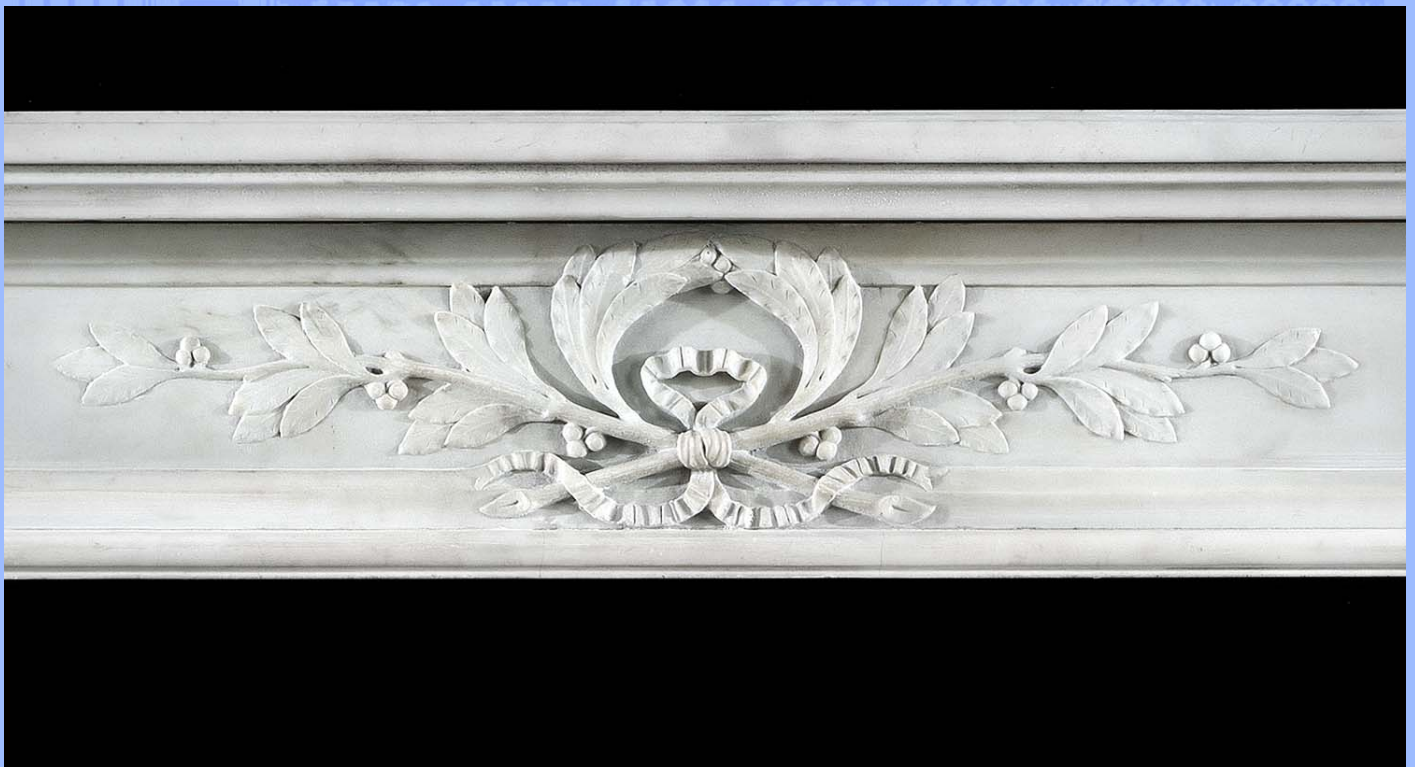

# WESTLAND ★ LONDON EC2

ANTIQUE PRESTIGIOUS CHIMNEYPICES ★ FIREGRATES ★ ORNAMENTATION ★ ARCHITECTURAL ELEMENTS

8412. A Louis XVI style Statuary Marble fire surround. The panelled frieze, centred by a delicately carved laurel and berry ribboned wreath, is flanked by a pair of square floral paterae on the endblocks above stop fluted jambs. French , circa 1880.

Link to: [Antique French chimneypieces inc. Louis XVI, French Empire fireplace mantels.](#)

	Width	Height	Depth
External	60.91"	41.26"	14.80"
	154.7cm	104.8cm	37.6cm
Internal	48.03"	34.37"	
	122cm	87.3cm	

# WESTLAND ★ LONDON EC2

ANTIQUE PRESTIGIOUS CHIMNEYPieces ★ FIREGRATES ★ ORNAMENTATION ★ ARCHITECTURAL ELEMENTS

ST MICHAEL'S CHURCH  
LEONARD STREET, LONDON, EC2A 4QX  
(OFF GREAT EASTERN ST) TUBE: OLD STREET, EXIT 4