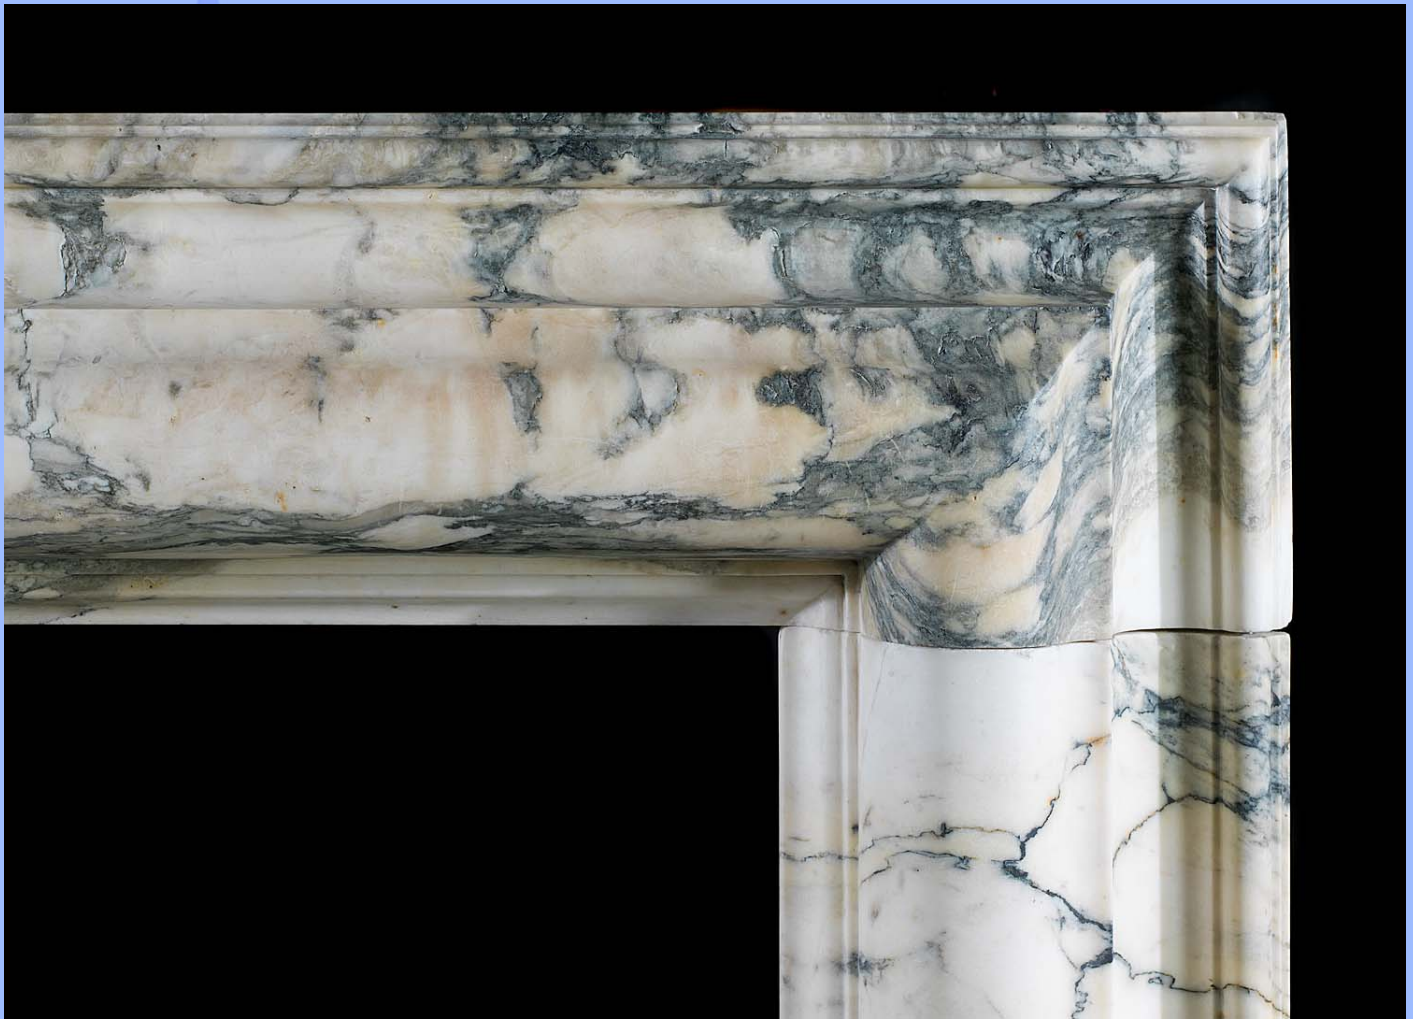

WESTLAND ★ LONDON EC2

ANTIQUE PRESTIGIOUS CHIMNEYPICES ★ FIREGRATES ★ ORNAMENTATION ★ ARCHITECTURAL ELEMENTS

ST MICHAEL'S CHURCH
LEONARD STREET, LONDON, EC2A 4QX
(OFF GREAT EASTERN ST) TUBE: OLD STREET, EXIT 4

PLEASE VIEW OUR FULL COLLECTION AT:
www.westlandlondon.com
AT ST MICHAEL'S CHURCH

TEL: +44 (0)207 739 8094
e-mail: westland@westlandlondon.com
OPEN: MON - FRI 9-6. SAT 10-5.