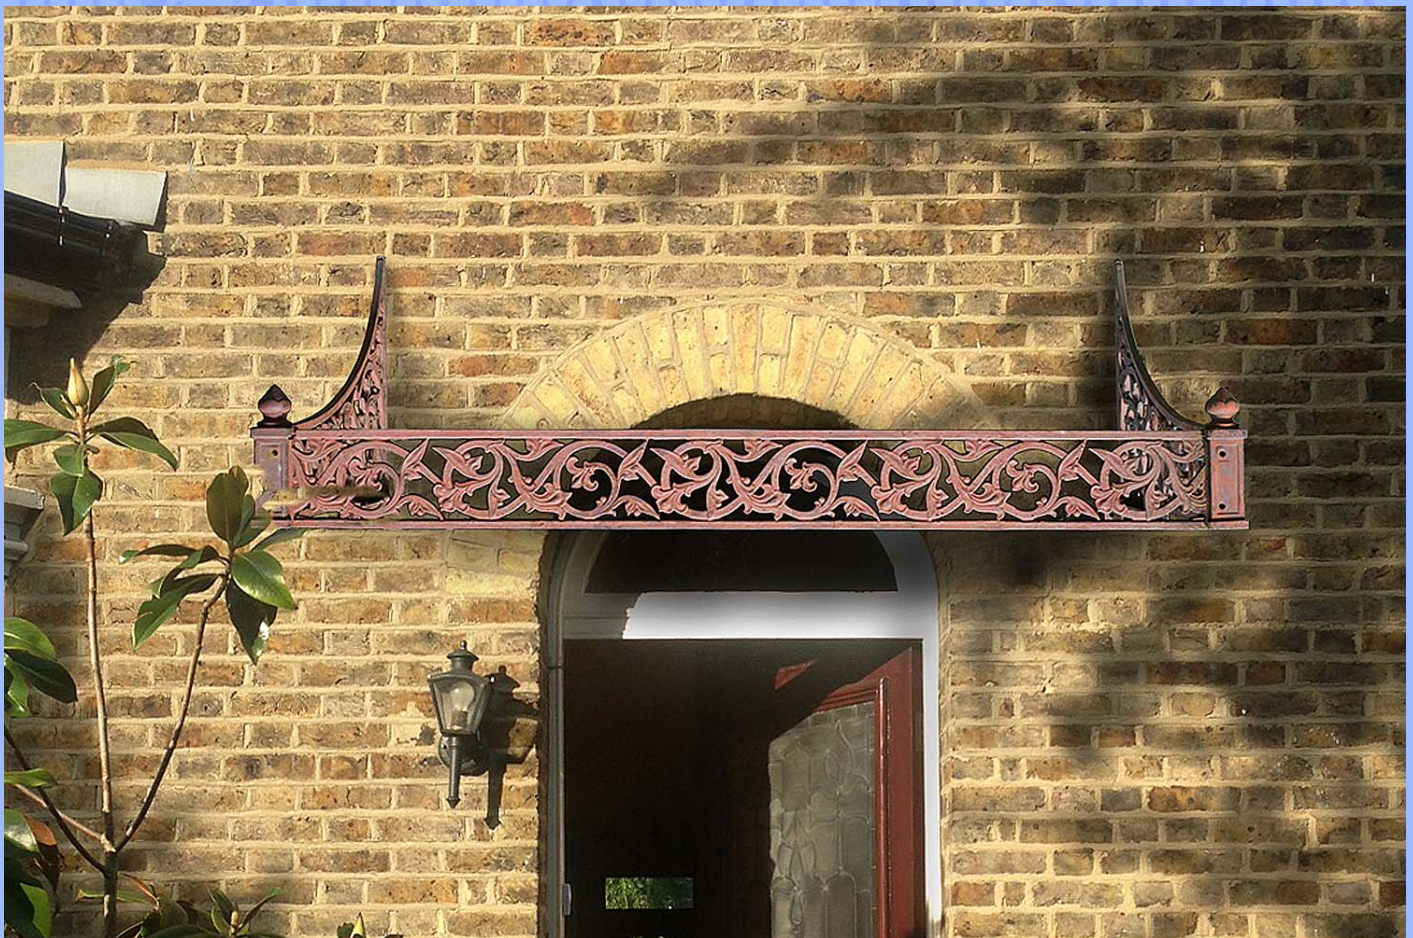

WESTLAND ★ LONDON EC2

ANTIQUE PRESTIGIOUS CHIMNEYPieces ★ FIREGRATES ★ ORNAMENTATION ★ ARCHITECTURAL ELEMENTS

9440. An early Victorian cast iron Porch / Conservatory canopy in three parts with plain finials and open scroll decoration.
Circa 1840.

Link to: [Antique Doors and Windows.](#)

Width	Height	Depth
75.98"	22.83"	45.98"
193cm	58cm	116.8cm

WESTLAND ★ LONDON EC2

ANTIQUE PRESTIGIOUS CHIMNEYPICES ★ FIREGRATES ★ ORNAMENTATION ★ ARCHITECTURAL ELEMENTS