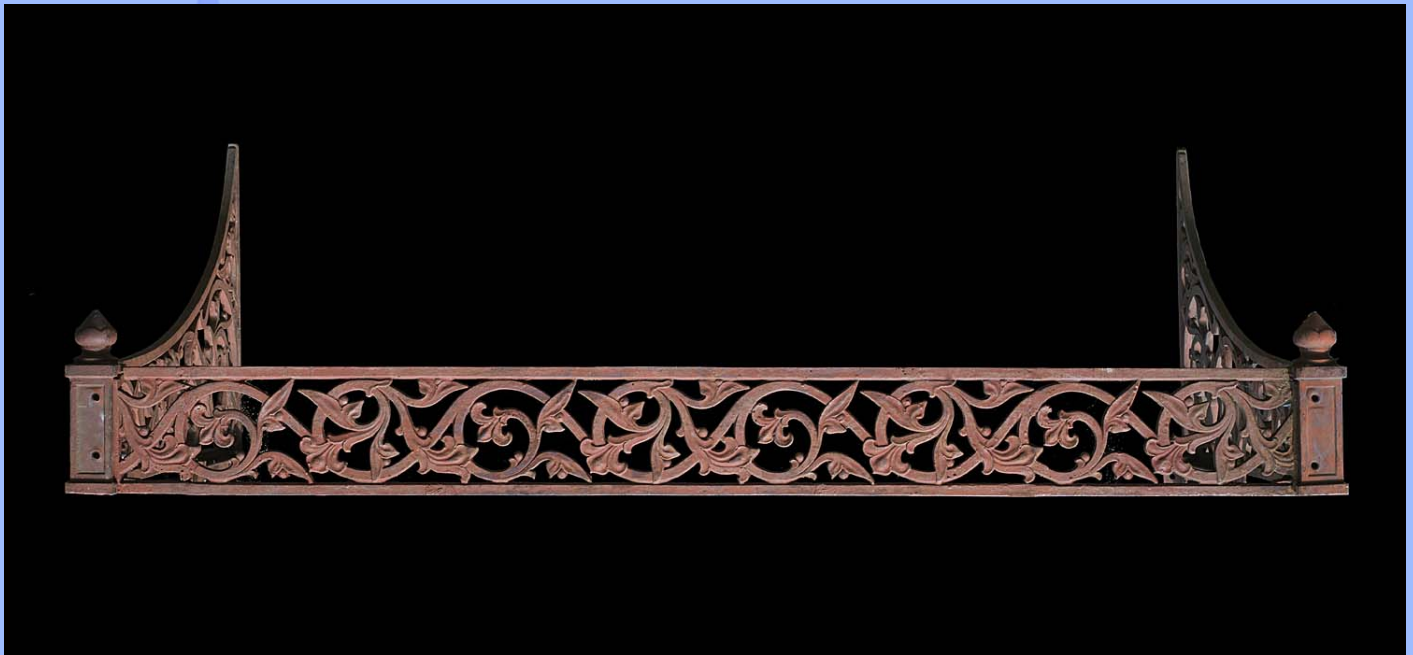

WESTLAND ★ LONDON EC2

ANTIQUE PRESTIGIOUS CHIMNEYPieces ★ FIREGRATES ★ ORNAMENTATION ★ ARCHITECTURAL ELEMENTS

9440. An early Victorian cast iron Porch / Conservatory canopy in three parts with plain finials and open scroll decoration.
Circa 1840.

Link to: [Antique Doors and Windows.](#)

Width	Height	Depth
75.98"	22.83"	45.98"
193cm	58cm	116.8cm

WESTLAND ★ LONDON EC2

ANTIQUE PRESTIGIOUS CHIMNEYPICES ★ FIREGRATES ★ ORNAMENTATION ★ ARCHITECTURAL ELEMENTS