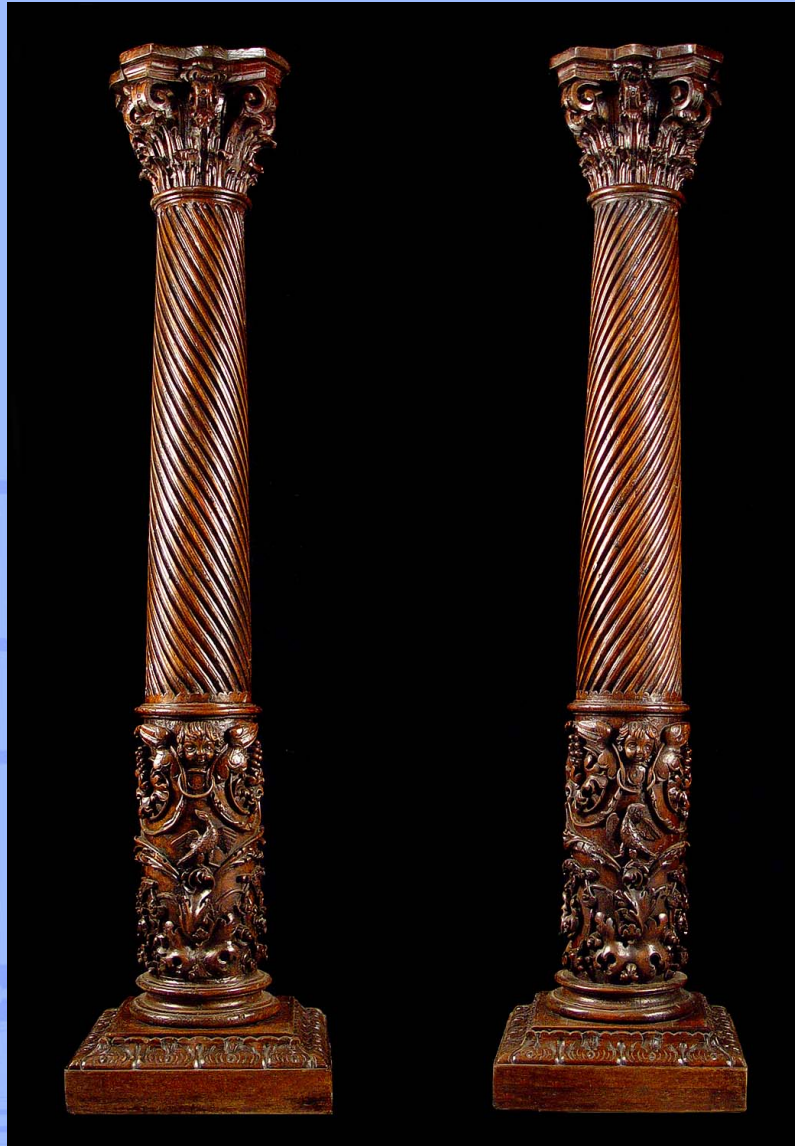

# WESTLAND ★ LONDON EC2

ANTIQUE PRESTIGIOUS CHIMNEYPICES ★ FIREGRATES ★ ORNAMENTATION ★ ARCHITECTURAL ELEMENTS

9439. A large pair of antique carved oak columns in the Italian Renaissance manner with highly ornate capitals above tapering spirally carved columns with beautifully carved floral and figural detail at each base. Italian 18th century.

Link to: [Antique Columns, Plinths, Pedestals and Towers](#)

Width  
14.96"  
38cm

Height  
66.22"  
168.2cm

# WESTLAND ★ LONDON<sub>EC2</sub>

ANTIQUE PRESTIGIOUS CHIMNEYPICES ★ FIREGRATES ★ ORNAMENTATION ★ ARCHITECTURAL ELEMENTS

ST MICHAEL'S CHURCH  
LEONARD STREET, LONDON, EC2A 4QX  
(OFF GREAT EASTERN ST) TUBE: OLD STREET, EXIT 4