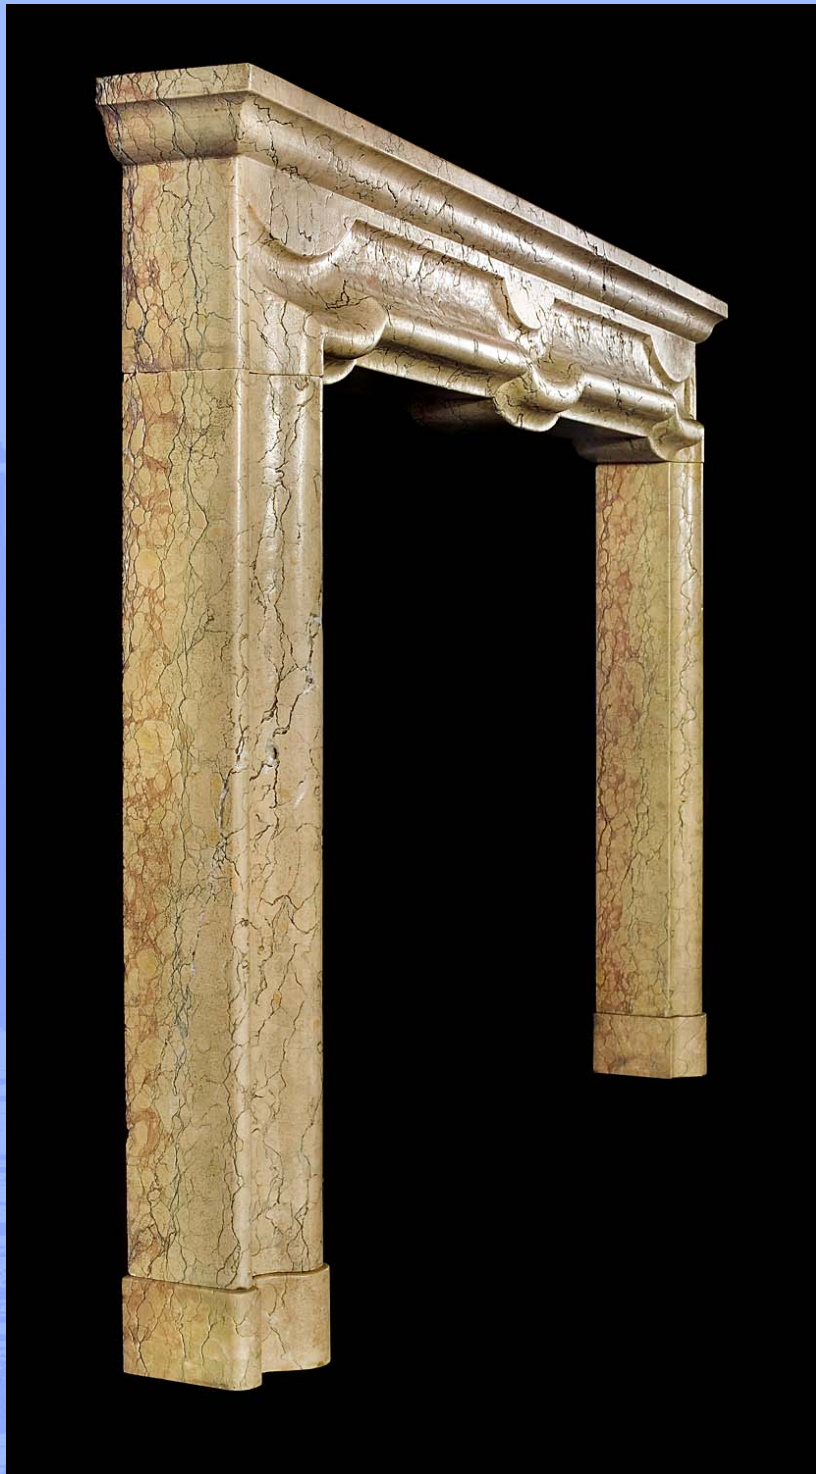

WESTLAND ★ LONDON_{EC2}

ANTIQUÉ PRESTIGIOUS CHIMNEYPICES ★ FIREGRATES ★ ORNAMENTATION ★ ARCHITECTURAL ELEMENTS

ST MICHAEL'S CHURCH
LEONARD STREET, LONDON, EC2A 4QX
(OFF GREAT EASTERN ST) TUBE: OLD STREET, EXIT 4

PLEASE VIEW OUR FULL COLLECTION AT:
www.westlandlondon.com
AT ST MICHAEL'S CHURCH

TEL: +44 (0)207 739 8094
e-mail: westland@westlandlondon.com
OPEN: MON - FRI 9-6. SAT 10-5.