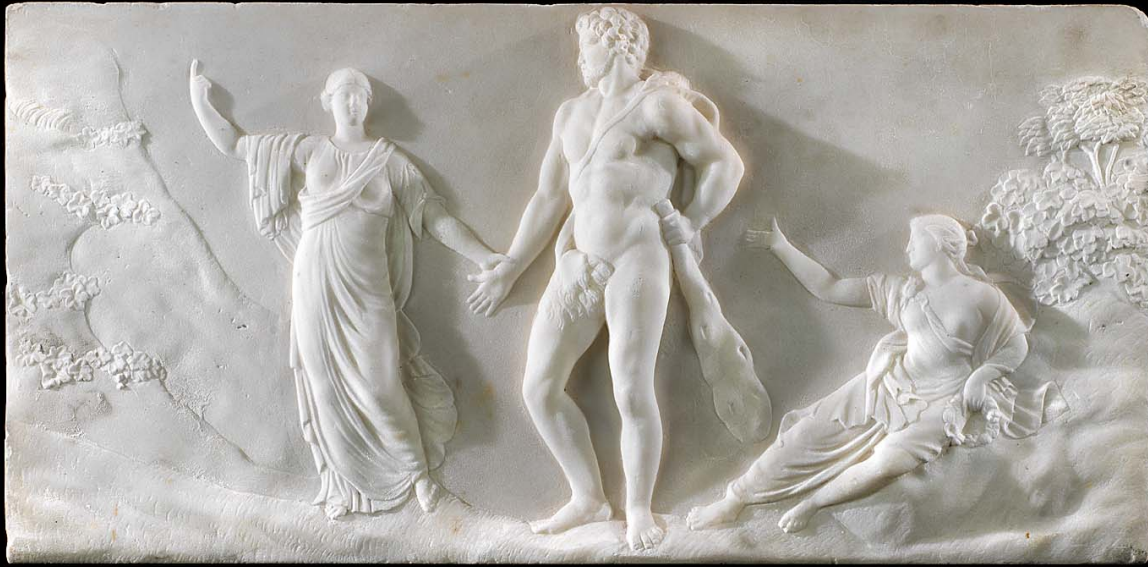

WESTLAND ★ LONDON EC2

ANTIQUÉ PRESTIGIOUS CHIMNEYPICES ★ FIREGRATES ★ ORNAMENTATION ★ ARCHITECTURAL ELEMENTS

7546. 'The Choice of Heracles'. A carved Statuary Marble chimneypiece tablet or plaque depicting the Greek hero Heracles (Roman Hercules) at the moment in which he was offered to choose an easy peaceful life or a turbulent glorious life by the two allegorical figures Vice and Virtue. He chose the latter.
English, late 18th early.

Link to: [Antique sculptures, carvings, bronzes, plaques and tablets](#)

Width
18.11"
46cm

Height
8.90"
22.6cm

Depth
1.38"
3.5cm

WESTLAND ★ LONDON EC2

ANTIQUE PRESTIGIOUS CHIMNEYPICES ★ FIREGRATES ★ ORNAMENTATION ★ ARCHITECTURAL ELEMENTS