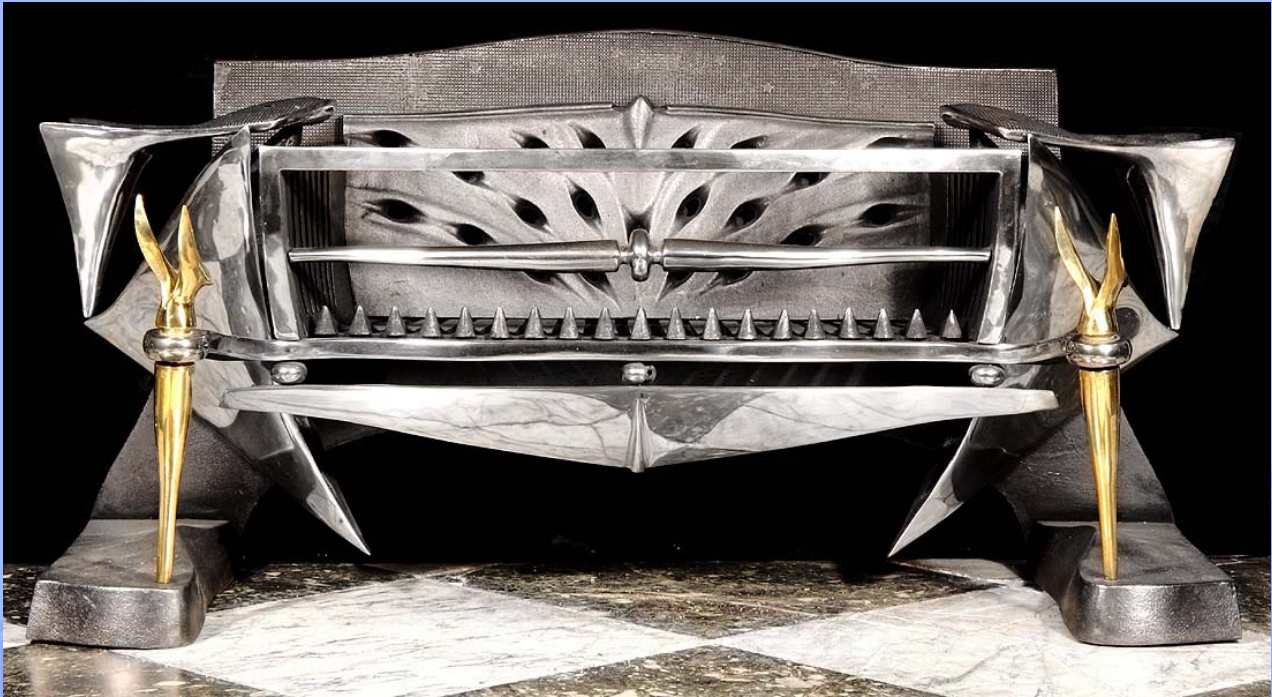

WESTLAND ★ LONDON EC2

ANTIQUE PRESTIGIOUS CHIMNEYPieces ★ FIREGRATES ★ ORNAMENTATION ★ ARCHITECTURAL ELEMENTS

6342. A modern 20th century futuristically styled fire basket with late 18th century & early 19th century inspirations within the 20th century design.
English, 21st century.

Link to: [Antique fire grates and log baskets.](#)

| | Width | Height | Depth |
|----------|---------|--------|--------|
| External | 42.01" | 20.00" | 12.99" |
| | 106.7cm | 50.8cm | 33cm |

WESTLAND ★ LONDON EC2