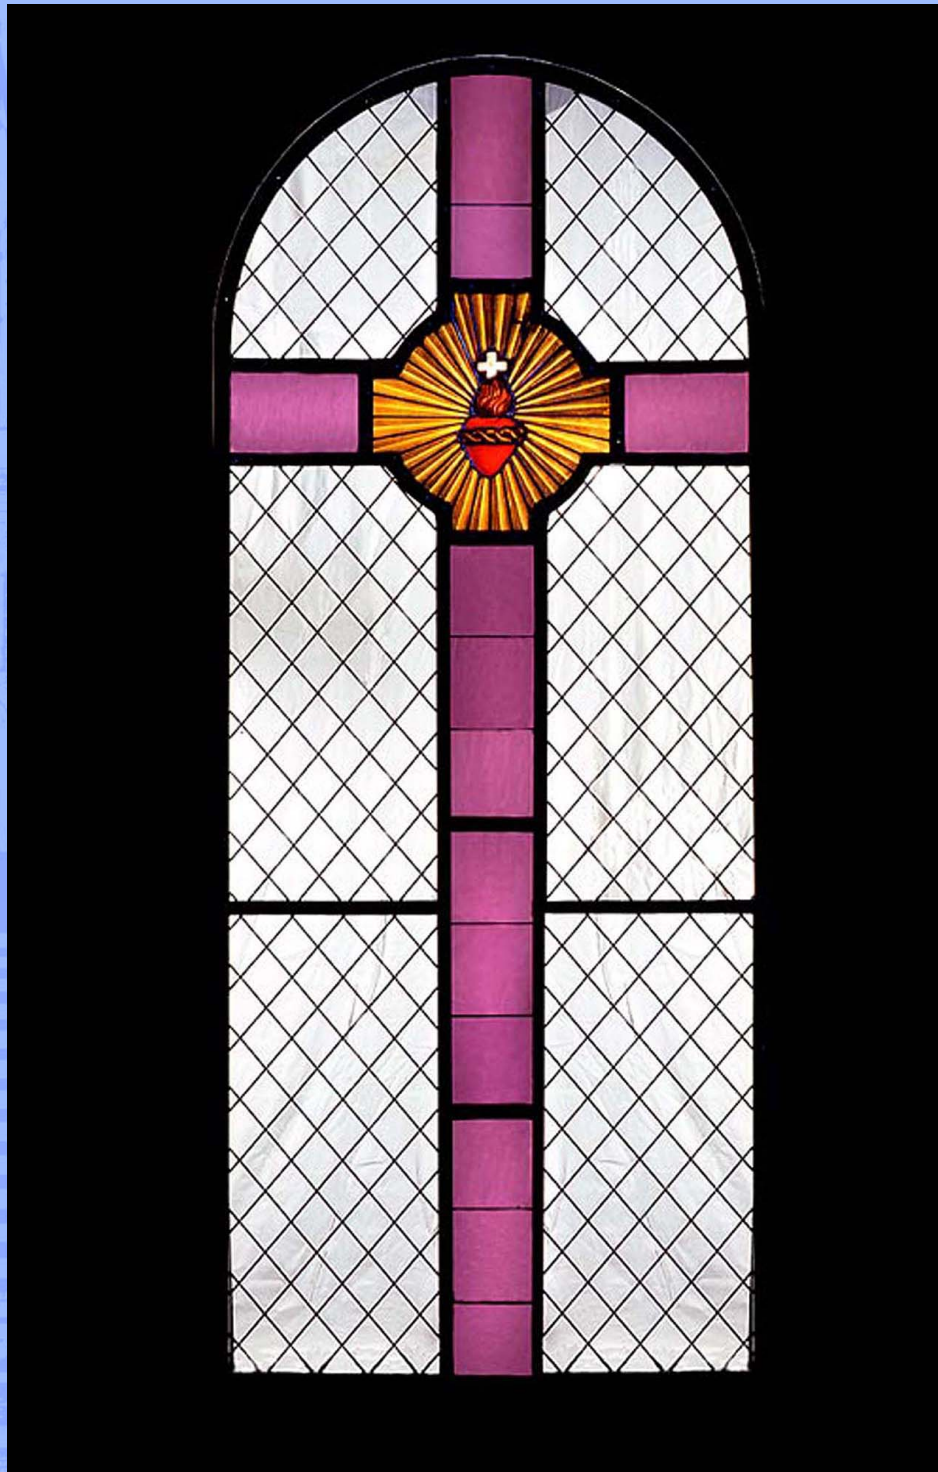

# WESTLAND ★ LONDON EC2

ANTIQUE PRESTIGIOUS CHIMNEYPICES ★ FIREGRATES ★ ORNAMENTATION ★ ARCHITECTURAL ELEMENTS

4286. A large antique stained glass window, the arch centered by a cross decorated with a heart. French, 19th century, circa 1860.

Link to: [Antique Doors and Windows.](#)

Width  
45.00"  
114.3cm

Height  
107.01"  
271.8cm

# WESTLAND ★ LONDON EC2

ANTIQUE PRESTIGIOUS CHIMNEYPICES ★ FIREGRATES ★ ORNAMENTATION ★ ARCHITECTURAL ELEMENTS

ST MICHAEL'S CHURCH  
LEONARD STREET, LONDON, EC2A 4QX  
(OFF GREAT EASTERN ST) TUBE: OLD STREET, EXIT 4

# WESTLAND ★ LONDON EC2

ANTIQUÉ PRESTIGIOUS CHIMNEYPICES ★ FIREGRATES ★ ORNAMENTATION ★ ARCHITECTURAL ELEMENTS

ST MICHAEL'S CHURCH  
LEONARD STREET, LONDON, EC2A 4QX  
(OFF GREAT EASTERN ST) TUBE: OLD STREET, EXIT 4