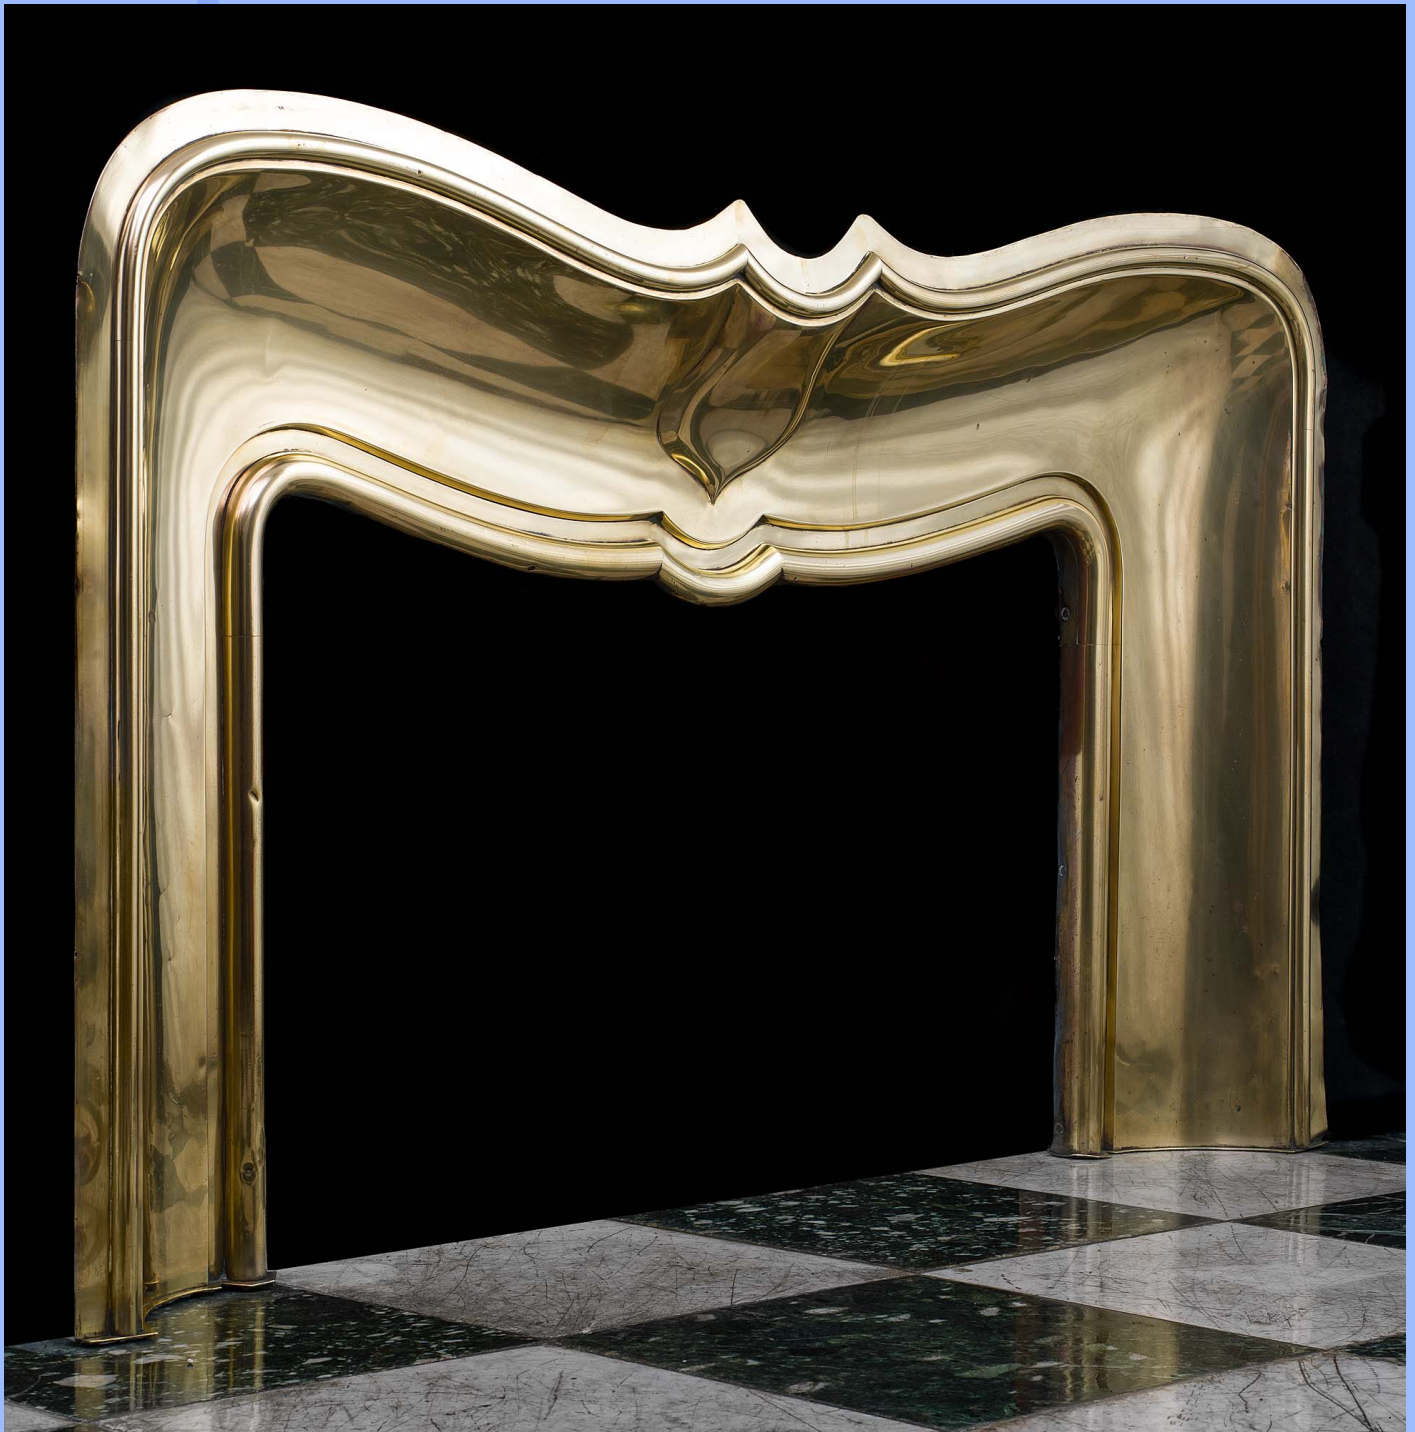

WESTLAND ★ LONDON_{EC2}

ANTIQUÉ PRESTIGIOUS CHIMNEYPICES ★ FIREGRATES ★ ORNAMENTATION ★ ARCHITECTURAL ELEMENTS

ST MICHAEL'S CHURCH
LEONARD STREET, LONDON, EC2A 4QX
(OFF GREAT EASTERN ST) TUBE: OLD STREET, EXIT 4

PLEASE VIEW OUR FULL COLLECTION AT:
www.westlandlondon.com
AT ST MICHAEL'S CHURCH

TEL: +44 (0)207 739 8094
e-mail: westland@westlandlondon.com
OPEN: MON - FRI 9-6. SAT 10-5.