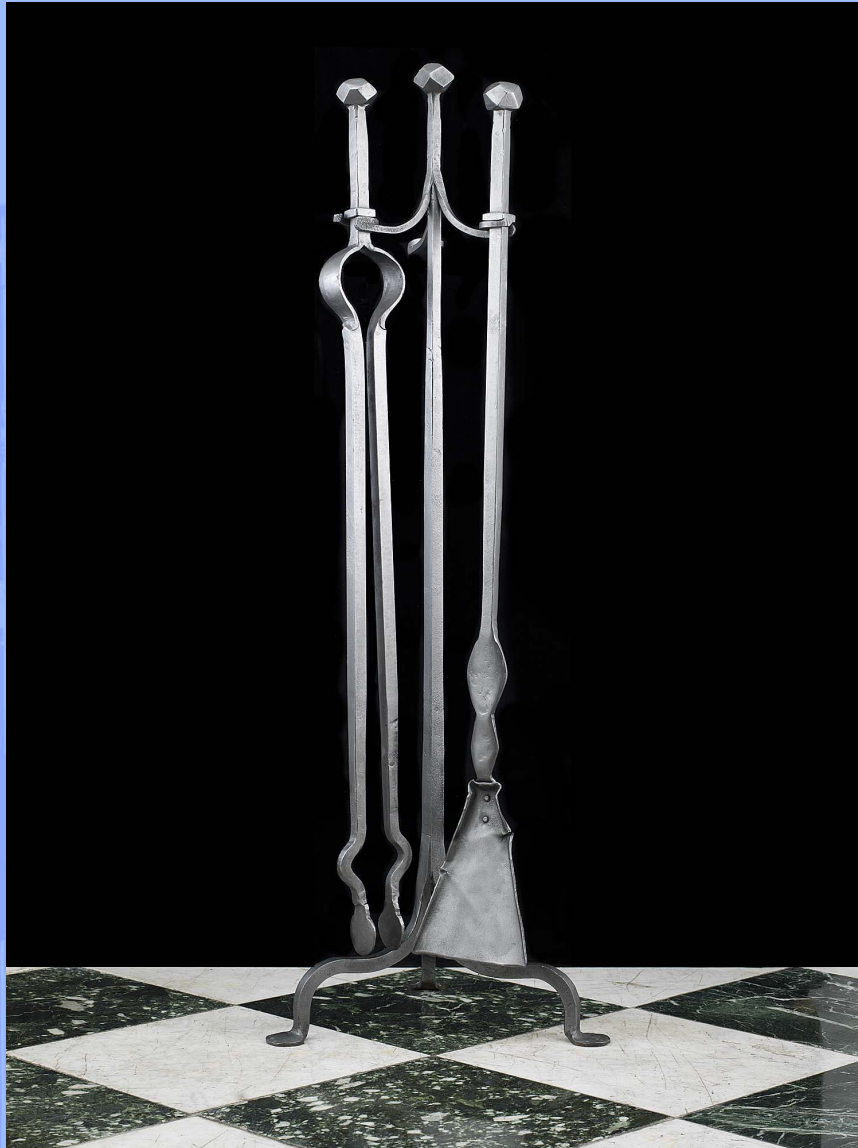

WESTLAND ★ LONDON_{EC2}

ANTIQUE PRESTIGIOUS CHIMNEYPICES ★ FIREGRATES ★ ORNAMENTATION ★ ARCHITECTURAL ELEMENTS

13499. A large cast iron companion set, the two firetools and the stand topped with bun finials in the English Tudor style.
English, late 19th century.

Link to: [Antique Firetools.](#)

Width
17.72"
45cm

Height
50.79"
129cm

Depth
15.35"
39cm