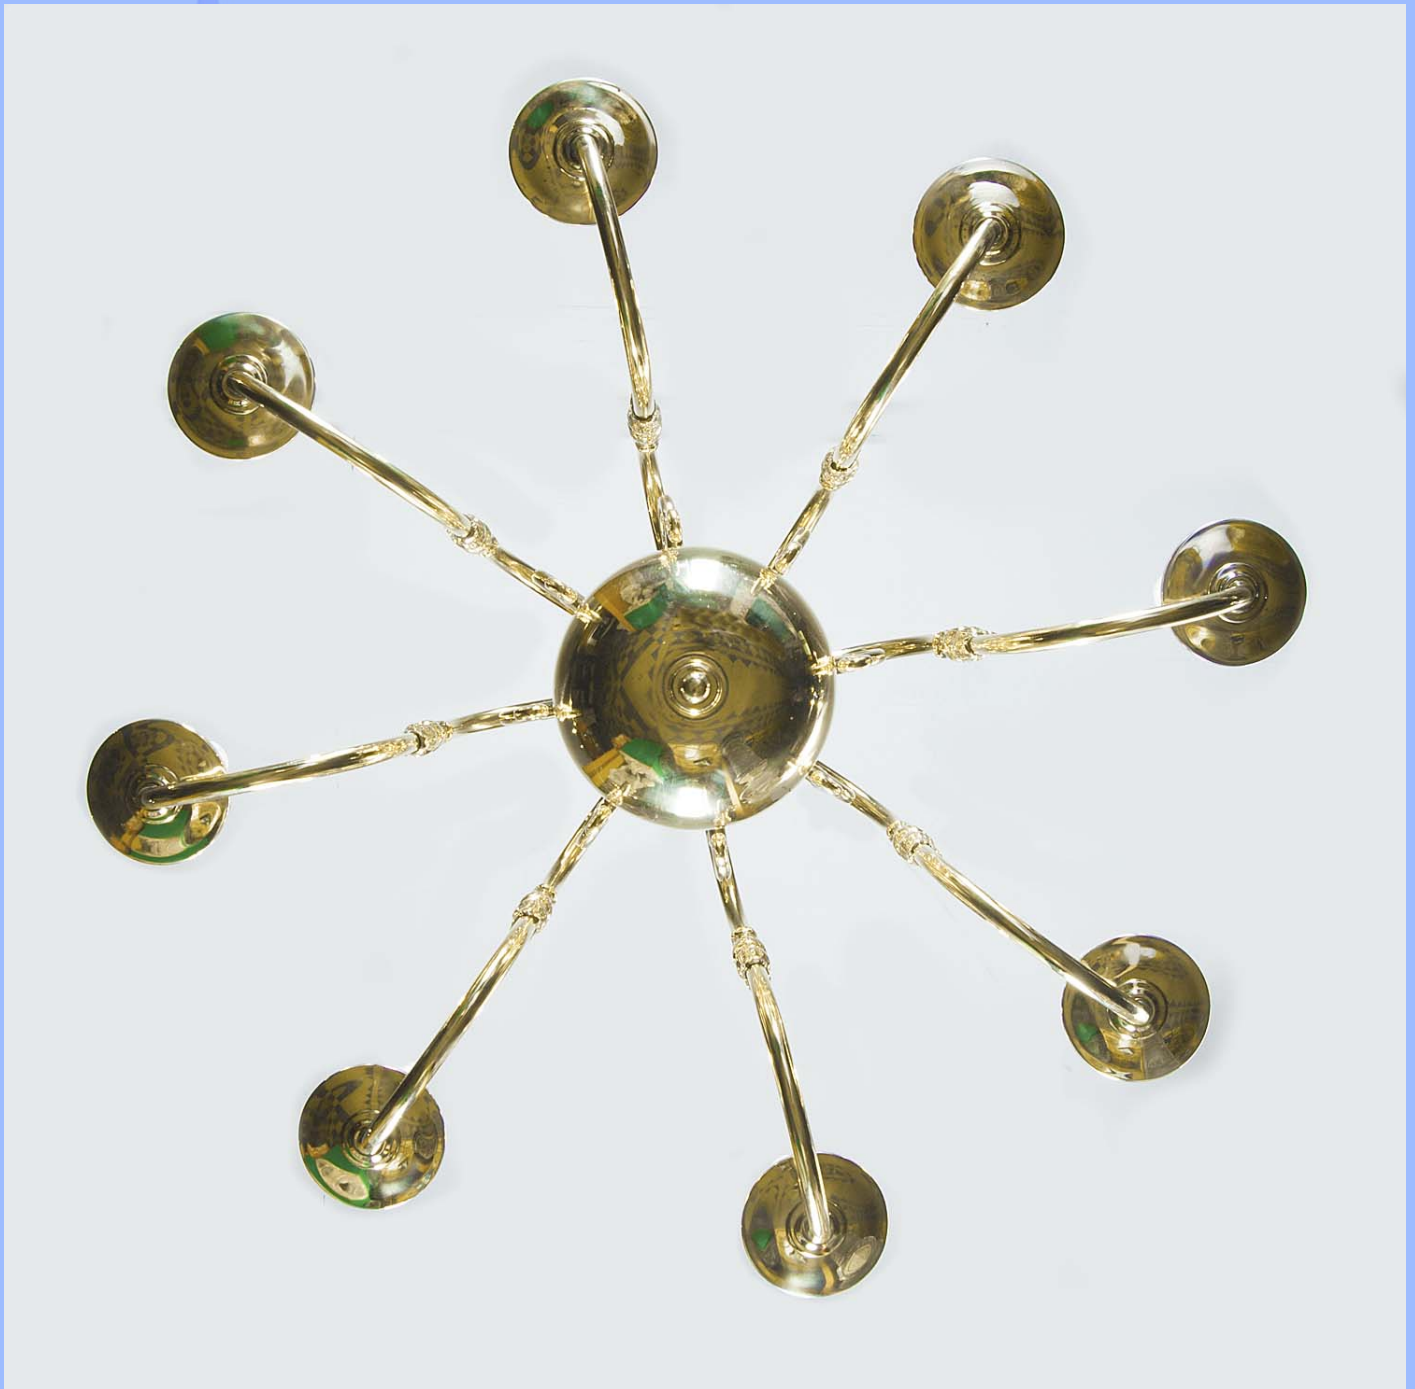

WESTLAND ★ LONDON_{EC2}

ANTIQUE PRESTIGIOUS CHIMNEYPICES ★ FIREGRATES ★ ORNAMENTATION ★ ARCHITECTURAL ELEMENTS

4 pairs available

13313. One pair of four identical Baroque style eight branch chandeliers with large and solid baluster stems. English late 20th century.

Link to: [Antique chandeliers.](#)

Diameter
29.92"
76cm

Drop
46.46"
118cm

WESTLAND ★ LONDON EC2

ANTIQUÉ PRESTIGIOUS CHIMNEYPICES ★ FIREGRATES ★ ORNAMENTATION ★ ARCHITECTURAL ELEMENTS

ST MICHAEL'S CHURCH
LEONARD STREET, LONDON, EC2A 4QX
(OFF GREAT EASTERN ST) TUBE: OLD STREET, EXIT 4

WESTLAND ★ LONDON_{EC2}

ANTIQUÉ PRESTIGIOUS CHIMNEYPICES ★ FIREGRATES ★ ORNAMENTATION ★ ARCHITECTURAL ELEMENTS

ST MICHAEL'S CHURCH
LEONARD STREET, LONDON, EC2A 4QX
(OFF GREAT EASTERN ST) TUBE: OLD STREET, EXIT 4