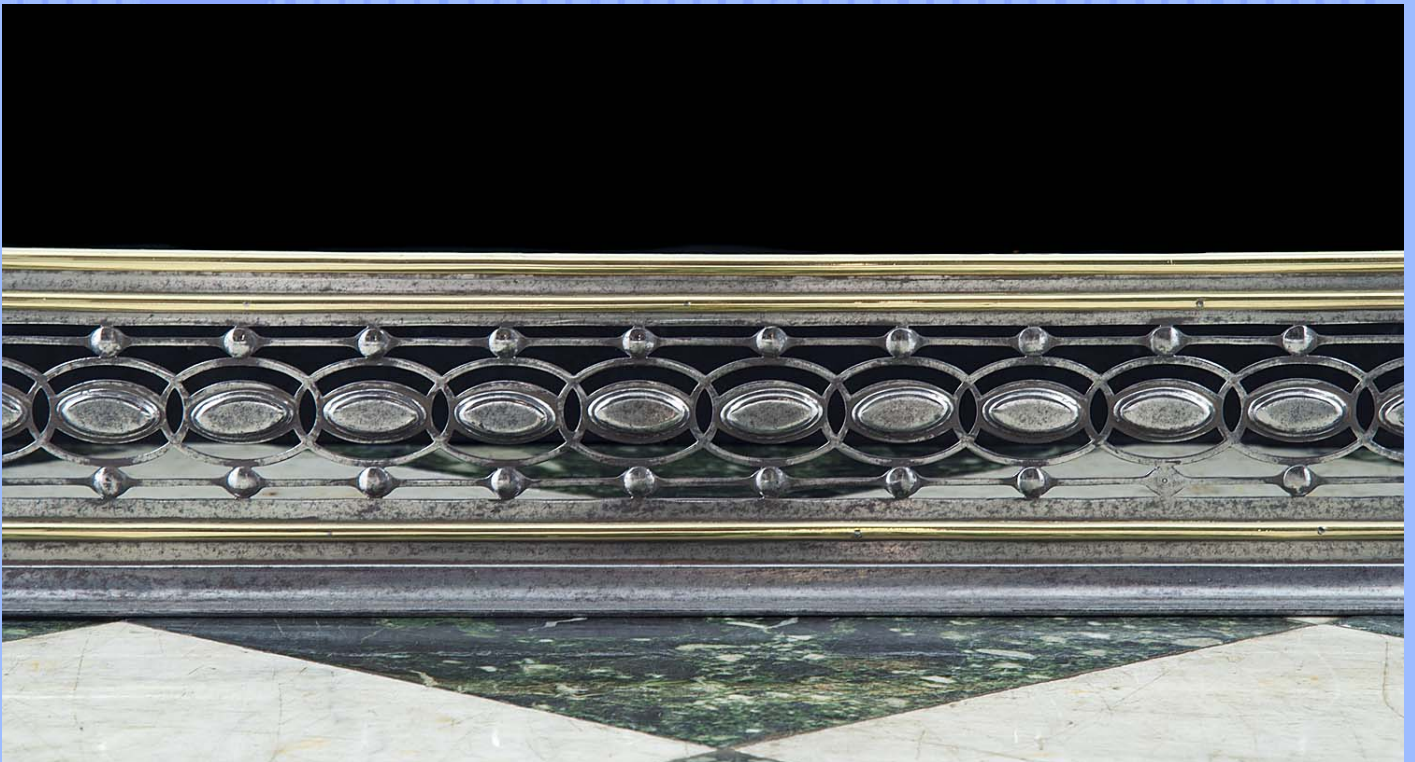

WESTLAND ★ LONDON EC2

ANTIQUE PRESTIGIOUS CHIMNEYPICES ★ FIREGRATES ★ ORNAMENTATION ★ ARCHITECTURAL ELEMENTS

13083. A polished steel and brass Regency style pierced fender with interspersed lozenge shaped cabuchon decoration. Mid 19th century.

[Link to: Antique Fenders, Firescreens and Nursery Guards](#)

Width	Height	Depth
43.31"	6.69"	10.24"
110cm	17cm	26cm

WESTLAND ★ LONDON EC2

ANTIQUE PRESTIGIOUS CHIMNEYPICES ★ FIREGRATES ★ ORNAMENTATION ★ ARCHITECTURAL ELEMENTS