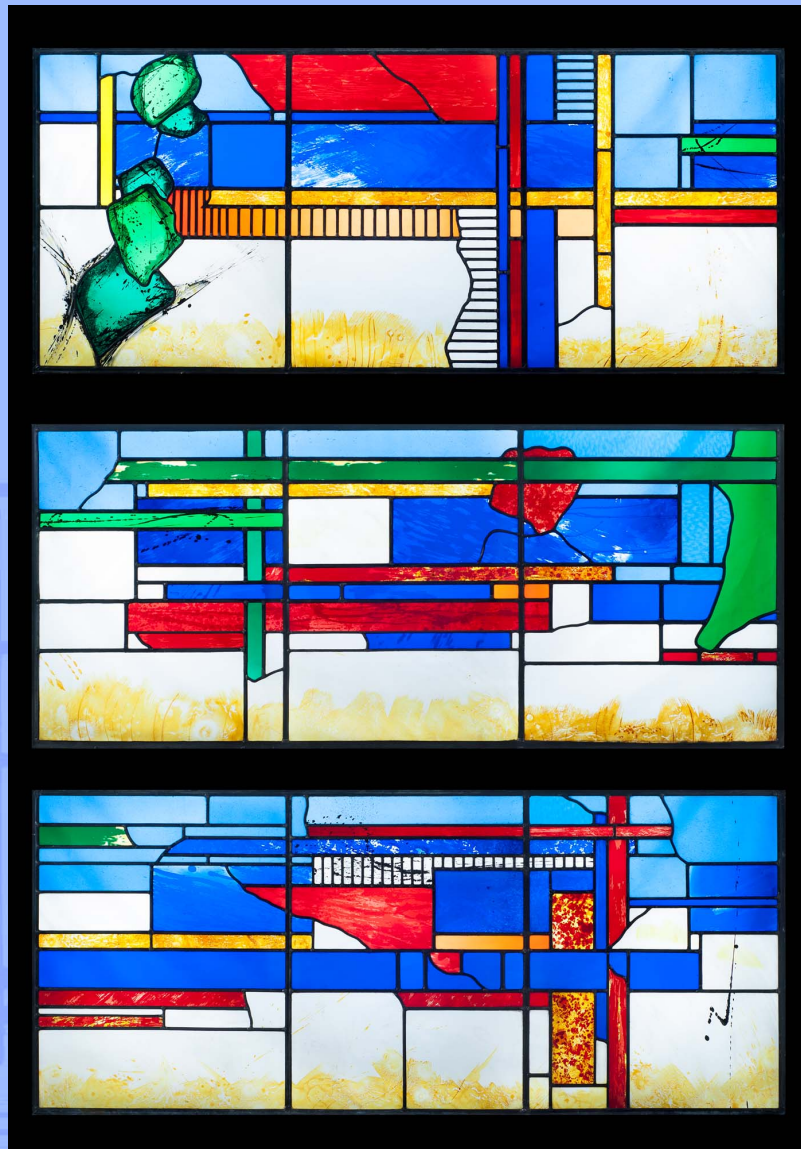

WESTLAND ★ LONDON EC2

ANTIQUE PRESTIGIOUS CHIMNEYPICES ★ FIREGRATES ★ ORNAMENTATION ★ ARCHITECTURAL ELEMENTS

12542. A striking 20th century stained glass triptych three part window panel of geometric design in primary colours.

English mid 20th century.

Link to: [Antique Doors and Windows.](#)

Width
59.06"
150cm

Height
25.79"
65.5cm

Depth
0.39"
1cm

WESTLAND ★ LONDON EC2

ANTIQUE PRESTIGIOUS CHIMNEYPICES ★ FIREGRATES ★ ORNAMENTATION ★ ARCHITECTURAL ELEMENTS

WESTLAND ★ LONDON EC2

ANTIQUE PRESTIGIOUS CHIMNEYPICES ★ FIREGRATES ★ ORNAMENTATION ★ ARCHITECTURAL ELEMENTS

ST MICHAEL'S CHURCH
LEONARD STREET, LONDON, EC2A 4QX
(OFF GREAT EASTERN ST) TUBE: OLD STREET, EXIT 4