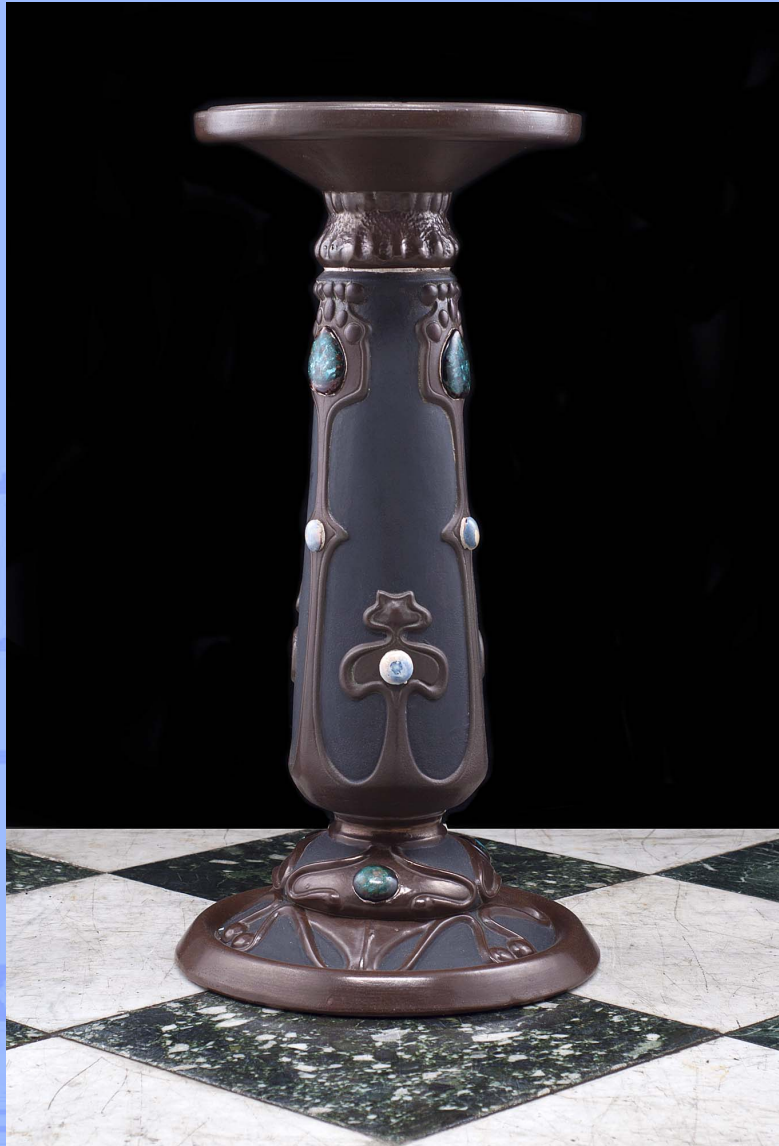

# WESTLAND ★ LONDON EC2

ANTIQUE PRESTIGIOUS CHIMNEYPICES ★ FIREGRATES ★ ORNAMENTATION ★ ARCHITECTURAL ELEMENTS

12144. An Art Nouveau pottery jardiniere stand with applied coloured cabuchons, impressed on the underside with the Bretby Art Pottery mark and 1569K Made in England. A matching jardiniere bowl would have sat atop the pedestal see image below.  
English 1900

Notes: Bretby Art Pottery was an art pottery studio founded by Henry Tooth and William Ault in 1882.

Link to: [decorative antiques and furnishings](#)

Top Diameter  
29.92"  
76cm

Height  
29.92"  
76cm

Bottom Diameter  
14.96"  
38cm