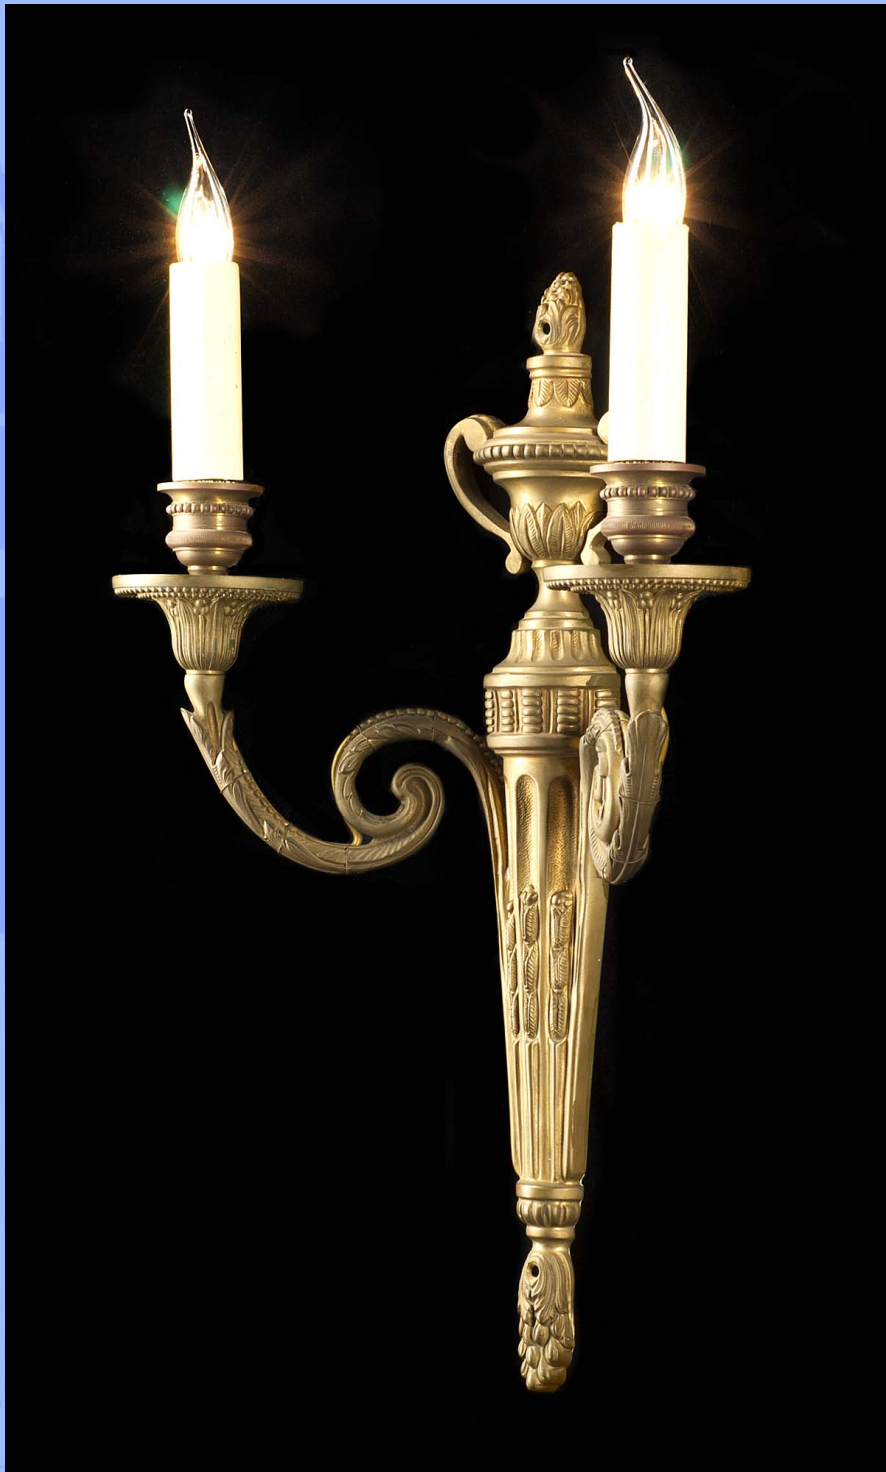

WESTLAND ★ LONDON_{EC2}

ANTIQUE PRESTIGIOUS CHIMNEYPICES ★ FIREGRATES ★ ORNAMENTATION ★ ARCHITECTURAL ELEMENTS

ST MICHAEL'S CHURCH
LEONARD STREET, LONDON, EC2A 4QX
(OFF GREAT EASTERN ST) TUBE: OLD STREET, EXIT 4

PLEASE VIEW OUR FULL COLLECTION AT:
www.westlandlondon.com
AT ST MICHAEL'S CHURCH

TEL: +44 (0)207 739 8094
e-mail: westland@westlandlondon.com
OPEN: MON - FRI 9-6. SAT 10-5.