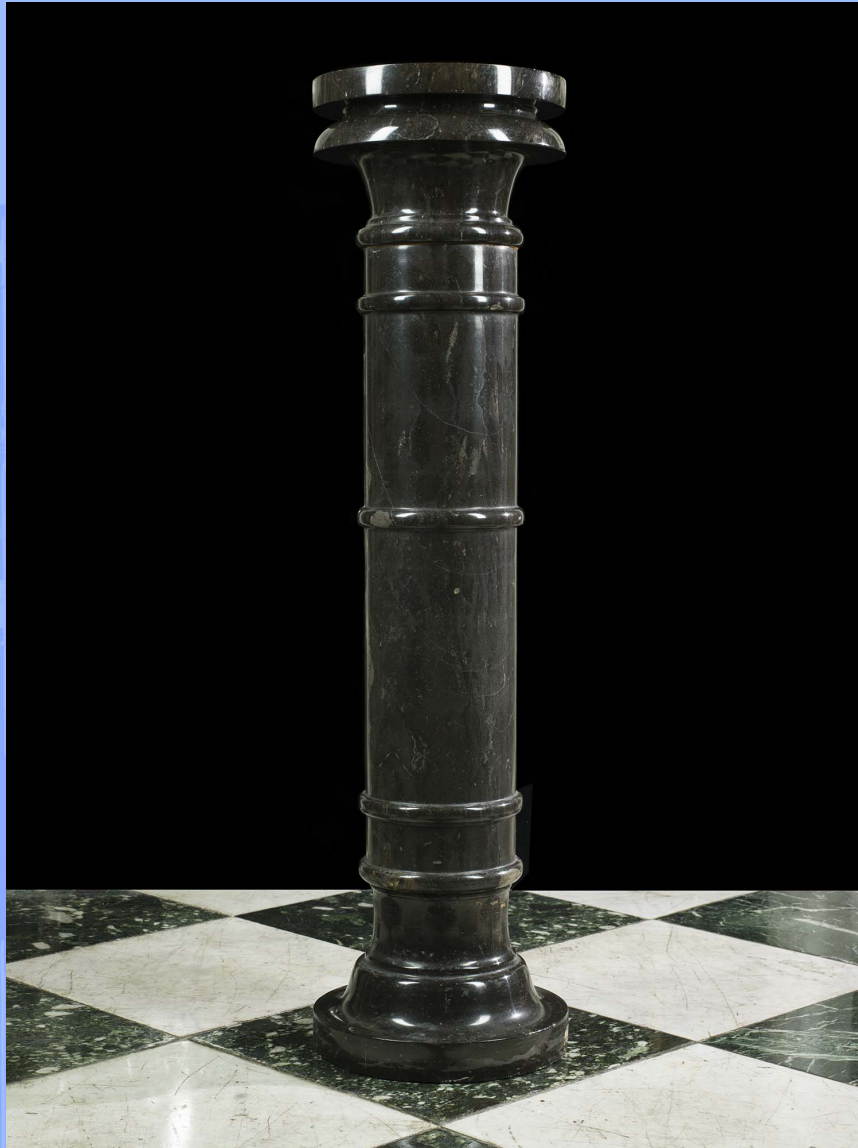

WESTLAND ★ LONDON EC2

ANTIQUÉ PRESTIGIOUS CHIMNEYPICES ★ FIREGRATES ★ ORNAMENTATION ★ ARCHITECTURAL ELEMENTS

11862. >A SHAPED VARIEGATED BLACK MARBLE COLUMN PEDESTAL with circular top and base.
Mid 20th century.

Diameter
10.24"
26cm

Height
39.76"
101cm

WESTLAND ★ LONDON EC2

ANTIQUE PRESTIGIOUS CHIMNEYPICES ★ FIREGRATES ★ ORNAMENTATION ★ ARCHITECTURAL ELEMENTS

As published in Country Life

ST MICHAEL'S CHURCH
LEONARD STREET, LONDON, EC2A 4QX
(OFF GREAT EASTERN ST) TUBE: OLD STREET, EXIT 4