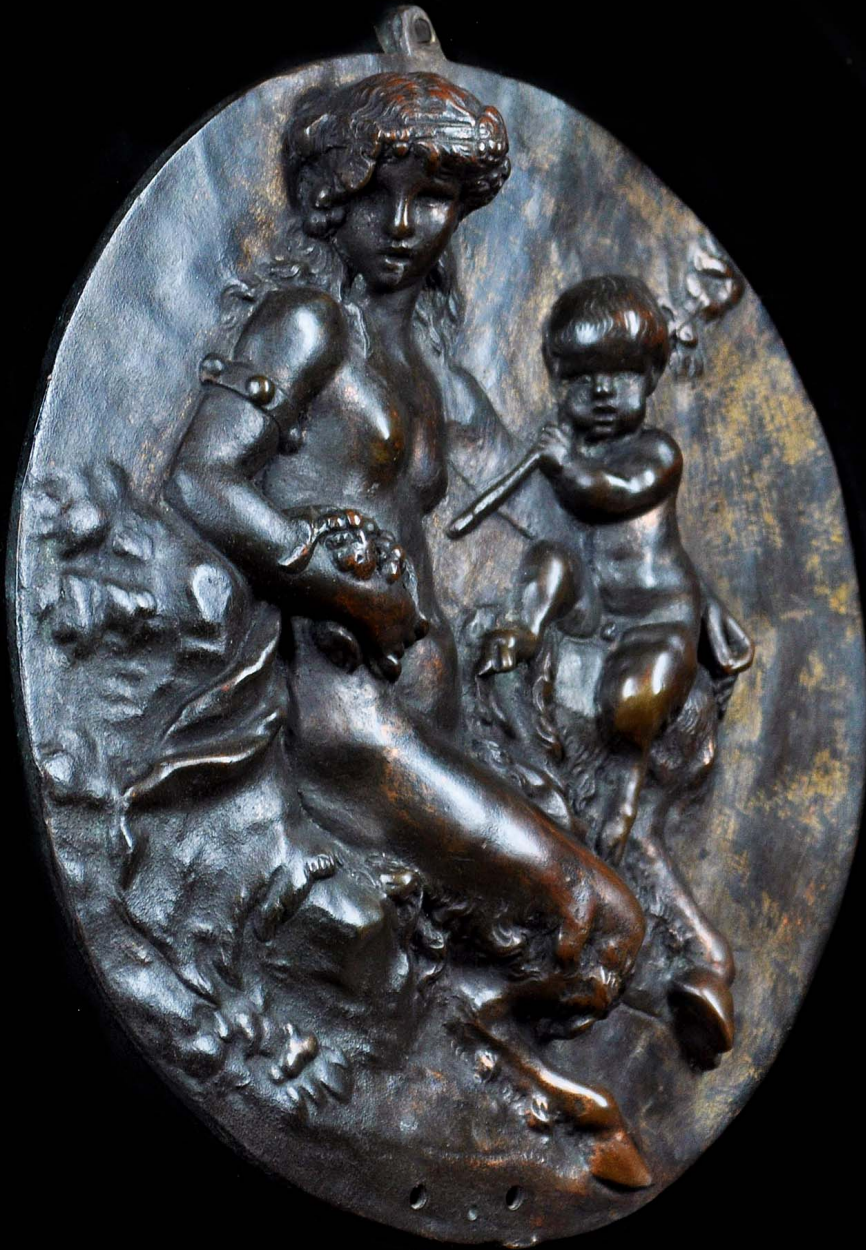

WESTLAND ★ LONDON EC2

ANTIQUE PRESTIGIOUS CHIMNEYPICES ★ FIREGRATES ★ ORNAMENTATION ★ ARCHITECTURAL ELEMENTS

11702. A large antique circular bronze roundel or plaque depicting a reclining female faun and a pipe playing putti.
English, 19th century.

[Link to: decorative antiques and furnishings](#)

Diameter
11.42"
29cm

Depth
1.57"
4cm

WESTLAND ★ LONDON_{EC2}

ANTIQUÉ PRESTIGIOUS CHIMNEYPICES ★ FIREGRATES ★ ORNAMENTATION ★ ARCHITECTURAL ELEMENTS

ST MICHAEL'S CHURCH
LEONARD STREET, LONDON, EC2A 4QX
(OFF GREAT EASTERN ST) TUBE: OLD STREET, EXIT 4