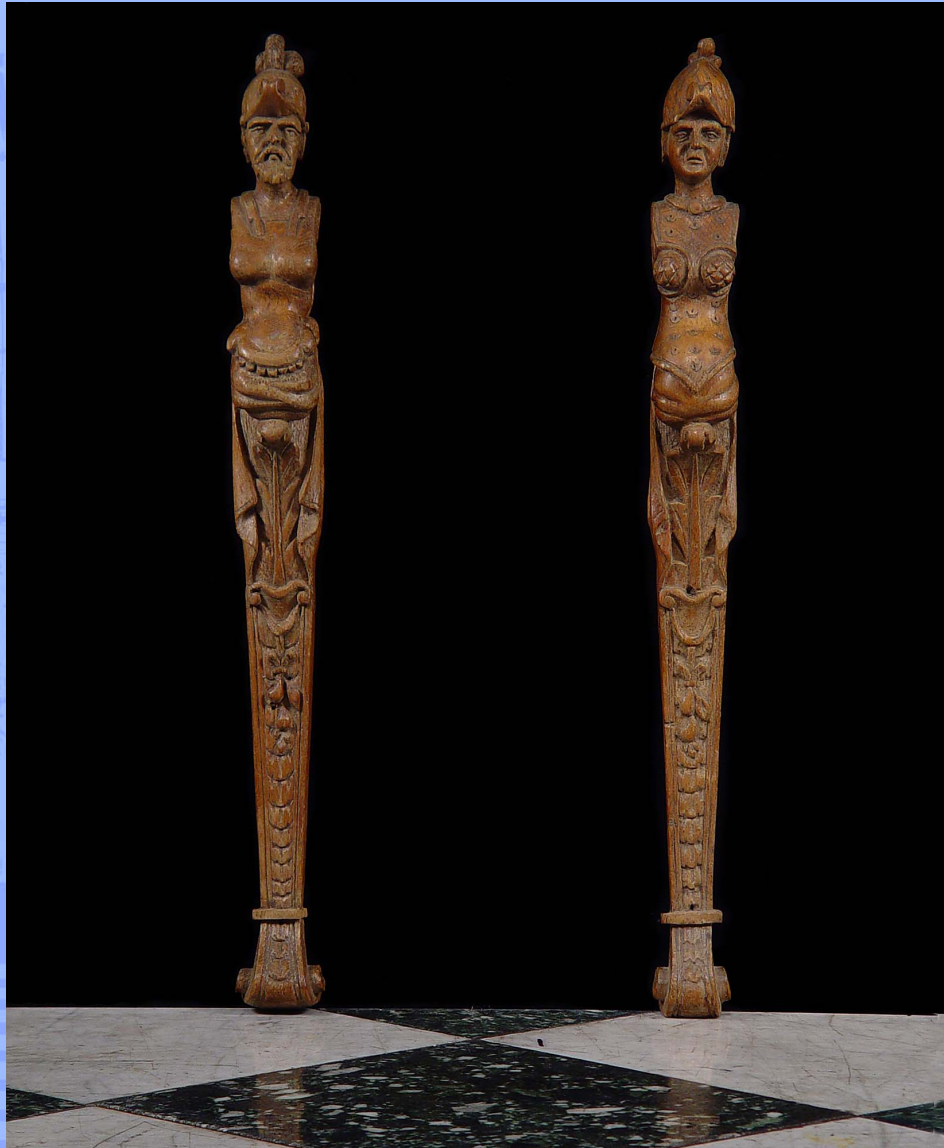

WESTLAND ★ LONDON EC2

ANTIQUÉ PRESTIGIOUS CHIMNEYPICES ★ FIREGRATES ★ ORNAMENTATION ★ ARCHITECTURAL ELEMENTS

11296. A pair of carved oak terms in the Spanish Mannerist style. The two helmeted figures probably male and female above florally carved scrolled tapering steles. 19th century possibly much earlier.

Link to: [Antique Columns, Plinths, Pedestals and Towers](#)

Width
2.76"
7cm

Height
30.71"
78cm

Depth
3.74"
9.5cm

WESTLAND ★ LONDON EC2

ANTIQUÉ PRESTIGIOUS CHIMNEYPICES ★ FIREGRATES ★ ORNAMENTATION ★ ARCHITECTURAL ELEMENTS