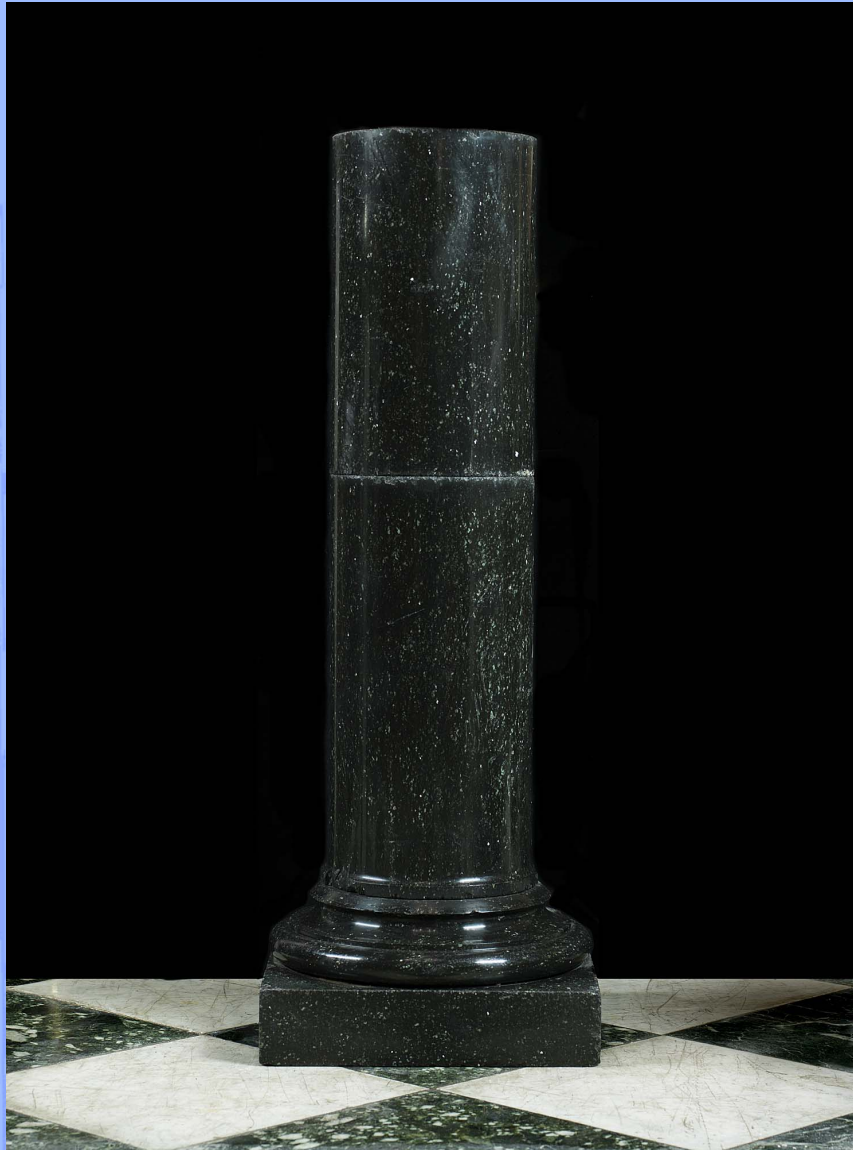

WESTLAND ★ LONDON EC2

ANTIQUE PRESTIGIOUS CHIMNEYPICES ★ FIREGRATES ★ ORNAMENTATION ★ ARCHITECTURAL ELEMENTS

10286. A speckled black granite column plinth cut in two sections.
19th, early 20th century.

Diameter
9.72"
24.7cm

Height
42.52"
108cm

Depth
15.35"
39cm

WESTLAND ★ LONDON_{EC2}

ANTIQUE PRESTIGIOUS CHIMNEYPieces ★ FIREGRATES ★ ORNAMENTATION ★ ARCHITECTURAL ELEMENTS

ST MICHAEL'S CHURCH
LEONARD STREET, LONDON, EC2A 4QX
(OFF GREAT EASTERN ST) TUBE: OLD STREET, EXIT 4