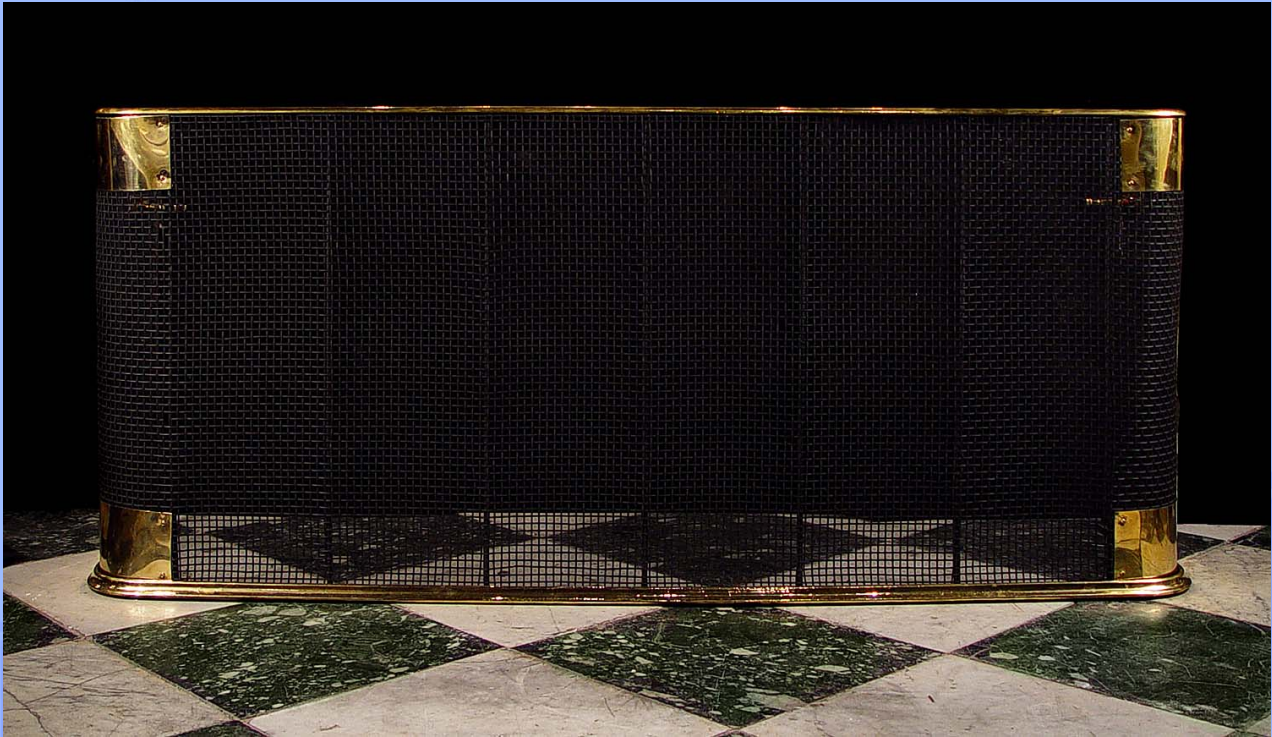

WESTLAND ★ LONDON EC2

ANTIQUÉ PRESTIGIOUS CHIMNEYPICES ★ FIREGRATES ★ ORNAMENTATION ★ ARCHITECTURAL ELEMENTS

10257. A Victorian brass wirework nursery fender of D-form with tool holders and rear attaching hooks. Late 19th century.

Link to: [Antique Firescreens.](#)

Width	Height	Depth
63.39"	26.97"	17.32"
161cm	68.5cm	44cm

WESTLAND ★ LONDON EC2

ANTIQUE PRESTIGIOUS CHIMNEYPieces ★ FIREGRATES ★ ORNAMENTATION ★ ARCHITECTURAL ELEMENTS

ST MICHAEL'S CHURCH
LEONARD STREET, LONDON, EC2A 4QX
(OFF GREAT EASTERN ST) TUBE: OLD STREET, EXIT 4