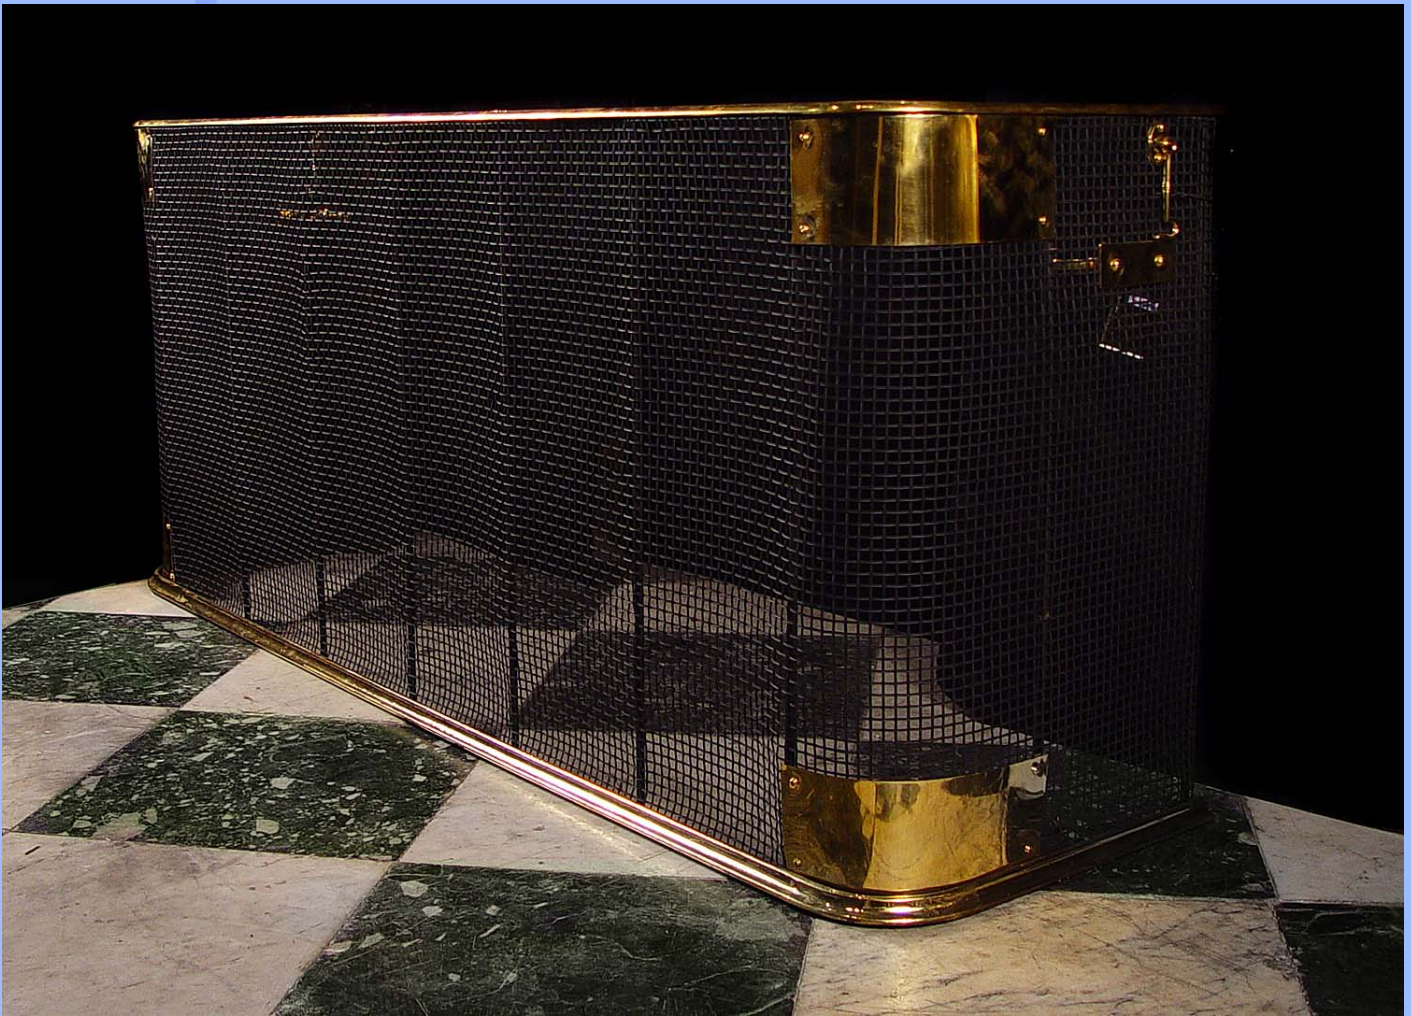

WESTLAND ★ LONDON EC2

ANTIQUÉ PRESTIGIOUS CHIMNEYPICES ★ FIREGRATES ★ ORNAMENTATION ★ ARCHITECTURAL ELEMENTS

10257. A Victorian brass wirework nursery fender of D-form with tool holders and rear attaching hooks. Late 19th century.

Link to: [Antique Firescreens.](#)

Width	Height	Depth
63.39"	26.97"	17.32"
161cm	68.5cm	44cm

WESTLAND ★ LONDON EC2

ANTIQUE PRESTIGIOUS CHIMNEYPieces ★ FIREGRATES ★ ORNAMENTATION ★ ARCHITECTURAL ELEMENTS

ST MICHAEL'S CHURCH
LEONARD STREET, LONDON, EC2A 4QX
(OFF GREAT EASTERN ST) TUBE: OLD STREET, EXIT 4