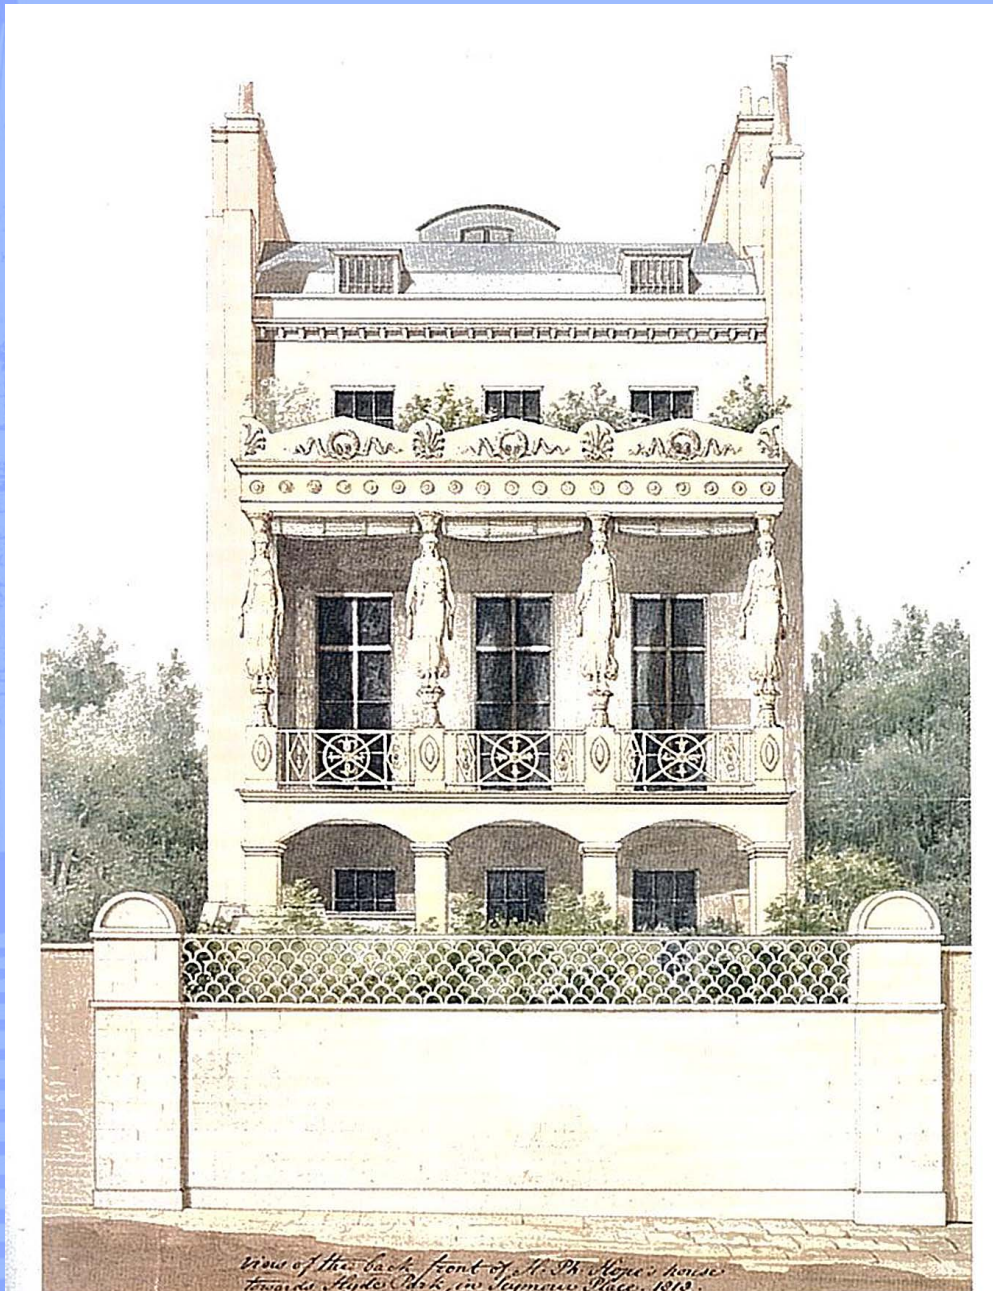

WESTLAND ★ LONDON EC2

ANTIQUE PRESTIGIOUS CHIMNEYPieces ★ FIREGRATES ★ ORNAMENTATION ★ ARCHITECTURAL ELEMENTS

10070. A pair of large Regency Stone Architectural Overdoor Pediments in the Thomas Hope Greek Revival manner. Provenance Belfast, Northern Ireland.

Early 19th century.

Link to: [Antique Doors and Windows.](#)

Width
65.47"
166.3cm

Height
13.50"
34.3cm

Depth
6.50"
16.5cm

WESTLAND ★ LONDON EC2

ANTIQUE PRESTIGIOUS CHIMNEYPICES ★ FIREGRATES ★ ORNAMENTATION ★ ARCHITECTURAL ELEMENTS

Thomas Hope sketches of gates, walls and balustrade.

WESTLAND ★ LONDON EC2

ANTIQUE PRESTIGIOUS CHIMNEYPICES ★ FIREGRATES ★ ORNAMENTATION ★ ARCHITECTURAL ELEMENTS

Elevation of Henry Hope's house towards Hyde Park in Seamore Place.